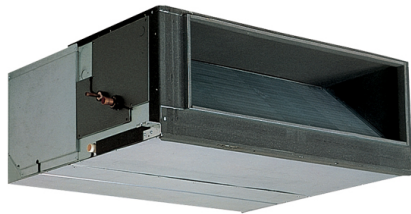

Air Conditioning

Product Information

PEFY-P200VMHS-E : Indoor Unit

High Static Pressure Ceiling Concealed Ducted

With improved design flexibility as a result of increased external static pressure, the PEFY-P-VMHS-E allows authentic duct air conditioning within the strictest aesthetic confines.